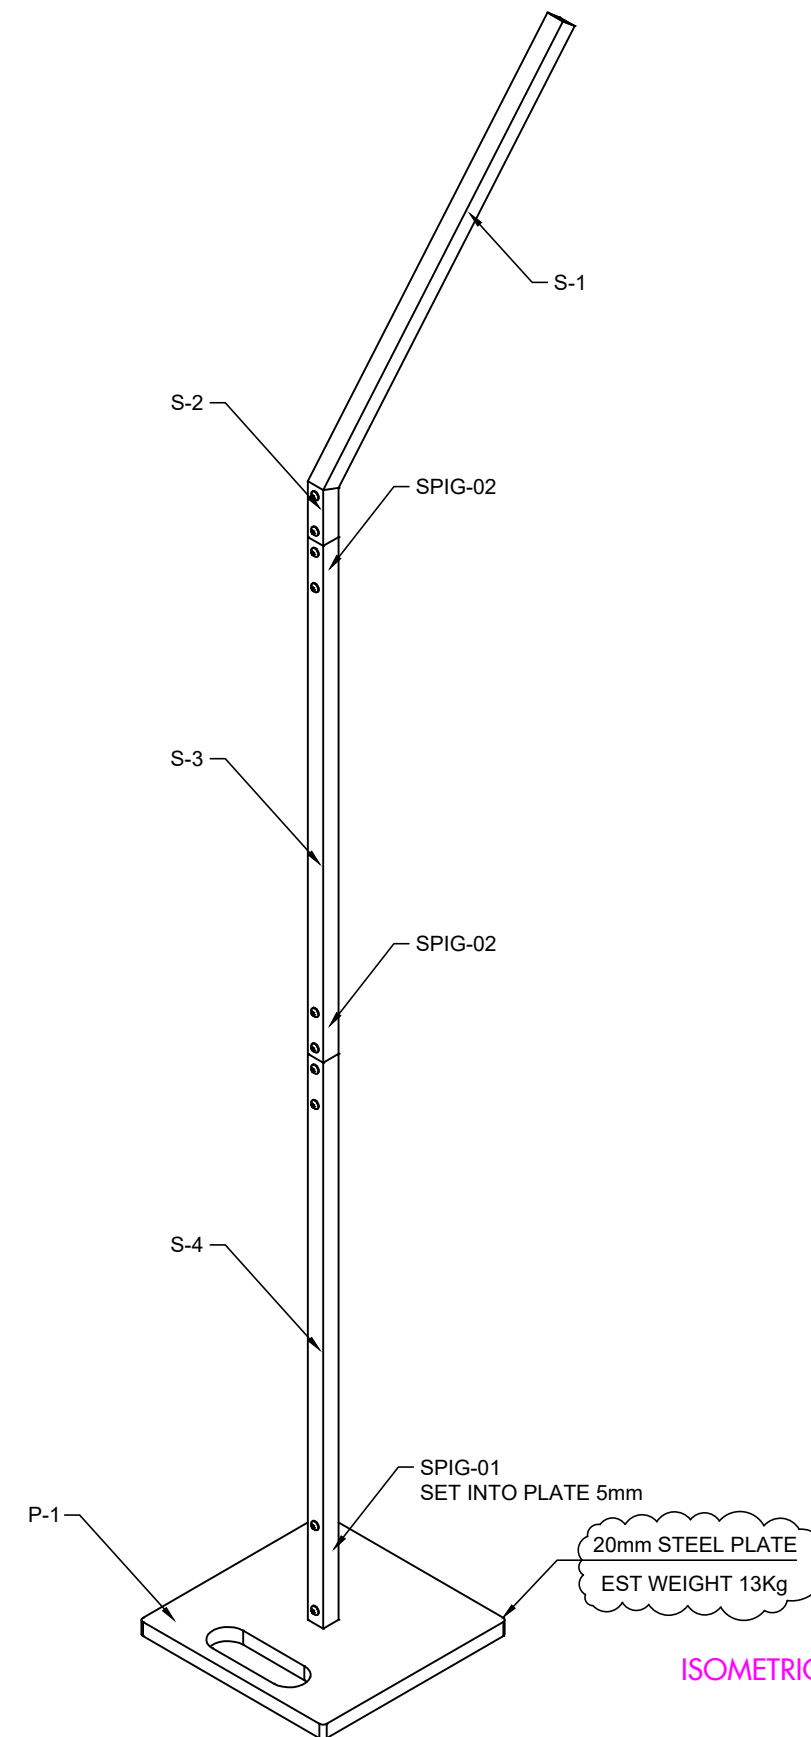

END ELEVATION

SPIG-02  
STEEL - BAR - SQUARE - 20x20  
32 OFF

SPIG-01  
STEEL - BAR - SQUARE - 20x20  
16 OFF

ISOMETRIC

**THE NEXT STAGE**  
LIGHT FANTASTIC  
LIGHTING STANDS

©THE NEXT STAGE LTD. 2021

DRAUGHTSMAN: O.LAIGHT DATE: 07.09.22  
**362-STANDS-GA-01**

REV: **A**