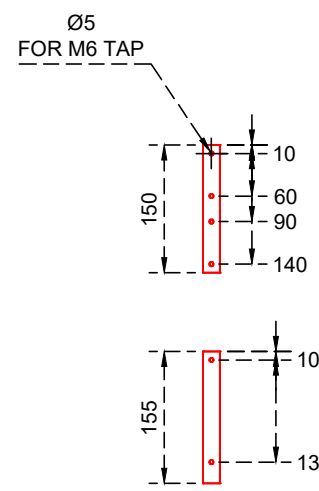

END ELEVATION

SPIG-02  
STEEL - BAR - SQUARE - 20x20  
32 OFF

SPIG-01  
STEEL - BAR - SQUARE - 20x20  
16 OFF

ISOMETRIC

**THE NEXT STAGE**  
LIGHT FANTASTIC  
LIGHTING STANDS

©THE NEXT STAGE LTD. 2021

DRAUGHTSMAN: O.LAIGHT DATE: 07.09.22  
**362-STANDS-GA-01**

REV: **A**